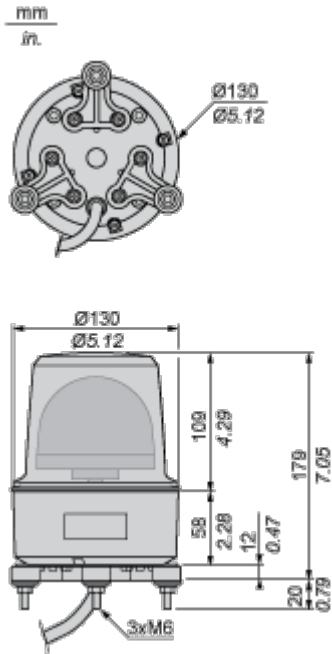

Complementary

Material	ABS (acrylonitrile butadiene-styrene): body part PC: globe
Cad Overall Width	130 mm
Cad Overall Depth	130 mm
Net Weight	0.99 kg
Marking	CE
Product Mounting	By 3 M6 screws
[Uimp] Rated Impulse Withstand Voltage	4 kV
Current Consumption	22 mA
Flashing Frequency	2.7 Hz
Clamping Connection Capacity	1.25 mm ²
Awg Gauge	AWG 18
Cable Length	400 mm

Packing Units

Unit Type Of Package 1	PCE
Number Of Units In Package 1	1
Package 1 Height	27.500 cm
Package 1 Width	19.000 cm
Package 1 Length	19.000 cm
Package 1 Weight	1.336 kg
Unit Type Of Package 2	S04
Number Of Units In Package 2	6
Package 2 Height	30.000 cm
Package 2 Width	40.000 cm
Package 2 Length	60.000 cm
Package 2 Weight	9.350 kg
Unit Type Of Package 3	P06
Number Of Units In Package 3	24
Package 3 Height	75.000 cm
Package 3 Width	60.000 cm
Package 3 Length	80.000 cm
Package 3 Weight	45.572 kg

China Rohs Regulation [China RoHS declaration](#)

Environmental Disclosure [Product Environmental Profile](#)

Circularity Profile [End of Life Information](#)

Dimensions Drawings

Rotating Mirror Beacon

Dimensions

Mounting and Clearance

Rotating Mirror Beacon

Panel Cut-out