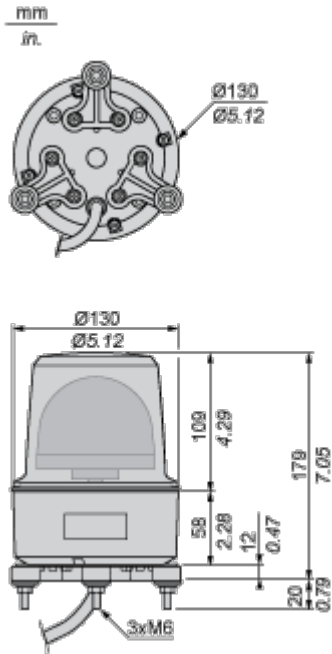

### Complementary

Material	ABS (acrylonitrile butadiene-styrene): body part PC: globe
Cad Overall Width	130 mm
Cad Overall Depth	130 mm
Net Weight	0.82 kg
Marking	CE
Product Mounting	By 3 M6 screws
[Uimp] Rated Impulse Withstand Voltage	0.8 kV
Current Consumption	125 mA
Flashing Frequency	2.7 Hz
Clamping Connection Capacity	1.25 mm <sup>2</sup>
Awg Gauge	AWG 18
Cable Length	400 mm

Dimensions Drawings

Rotating Mirror Beacon

---

Dimensions

Mounting and Clearance

Rotating Mirror Beacon

---

Panel Cut-out