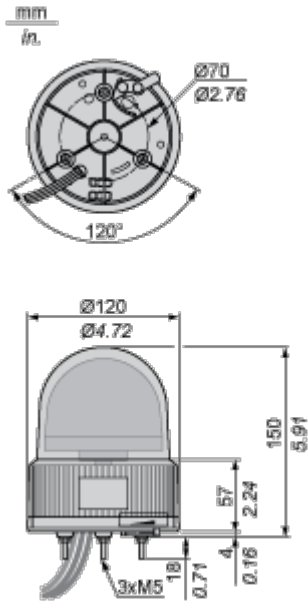

Complementary

Material	ABS (acrylonitrile butadiene-styrene): body part AS: globe
Cad Overall Width	120 mm
Cad Overall Depth	120 mm
Net Weight	0.5 kg
Marking	CE
Product Mounting	By 3 M5 screws
Supply Voltage Limits	19...30 V DC 21.6...26.4 V AC
[Uimp] Rated Impulse Withstand Voltage	0.8 kV
Current Consumption	196 mA
Flashing Frequency	2.3 Hz
Clamping Connection Capacity	0.83 mm ²
Awg Gauge	AWG 18
Cable Length	400 mm

China RoHS Regulation [China RoHS declaration](#)

Environmental Disclosure [Product Environmental Profile](#)

Circularity Profile [End of Life Information](#)

Dimensions Drawings

Rotating Mirror Beacon

Dimensions