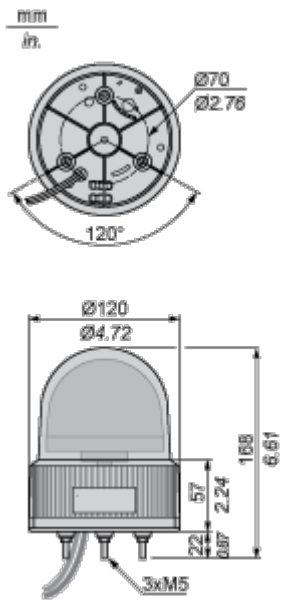

## Complementary

Material	ABS (acrylonitrile butadiene-styrene): body part AS: globe
Cad Overall Width	120 mm
Cad Overall Depth	120 mm
Net Weight	0.5 kg
Marking	CE
Product Mounting	By 3 M5 screws
Supply Voltage Limits	19...30 V DC 21.6...26.4 V AC
[Uimp] Rated Impulse Withstand Voltage	0.8 kV
Current Consumption	125 mA
Flashing Frequency	2.3 Hz
Clamping Connection Capacity	0.83 mm <sup>2</sup>
Awg Gauge	AWG 18
Cable Length	400 mm

**Environmental Disclosure** [Product Environmental Profile](#)

**Circularity Profile** [End of Life Information](#)

Dimensions Drawings

Rotating Mirror Beacon

---

Dimensions

Mounting and Clearance

Rotating Mirror Beacon

---

Panel Cut-out