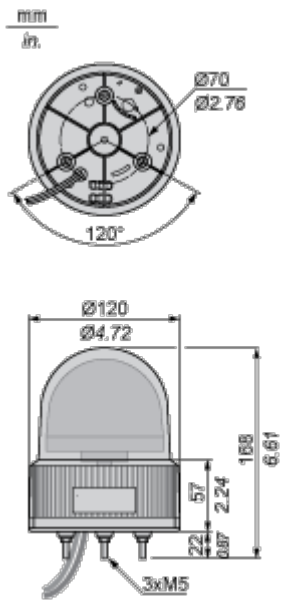

Product datasheet

Specifications

120mm Rotating Mirror Red 24VAC-DC

XVR12B04

Main

Range Of Product	Harmony XVR
Product Or Component Type	Prewired rotating mirror beacon
Sound Signalling	Without
Device Short Name	XVR
Mounting Diamete	120 mm
Ip Degree Of Protection	IP23 conforming to IEC 60529
[Us] Rated Supply Voltage	24 V AC/DC
Light Source	High luminosity LED, red

Complementary

Material	ABS (acrylonitrile butadiene-styrene): body part AS: globe
Cad Overall Width	120 mm
Cad Overall Depth	120 mm
Net Weight	0.5 kg
Marking	CE
Product Mounting	By 3 M5 screws
Supply Voltage Limits	19...30 V DC 21.6...26.4 V AC
[Uimp] Rated Impulse Withstand Voltage	0.8 kV
Current Consumption	125 mA
Flashing Frequency	2.3 Hz
Clamping Connection Capacity	0.83 mm ²
Awg Gauge	AWG 18
Cable Length	400 mm

Excluding VAT, FCA Jabal Ali & are subject to change – check with your local distributor.

Packing Units

Unit Type Of Package 1	PCE
Number Of Units In Package 1	1
Package 1 Height	19.5 cm
Package 1 Width	13.8 cm
Package 1 Length	14 cm
Package 1 Weight	612 g
Unit Type Of Package 2	S04
Number Of Units In Package 2	8
Package 2 Height	30 cm
Package 2 Width	40 cm
Package 2 Length	60 cm
Package 2 Weight	6.186 kg

China RoHS Regulation [China RoHS declaration](#)

Environmental Disclosure [Product Environmental Profile](#)

Circularity Profile [End of Life Information](#)

Dimensions Drawings

Rotating Mirror Beacon

Dimensions